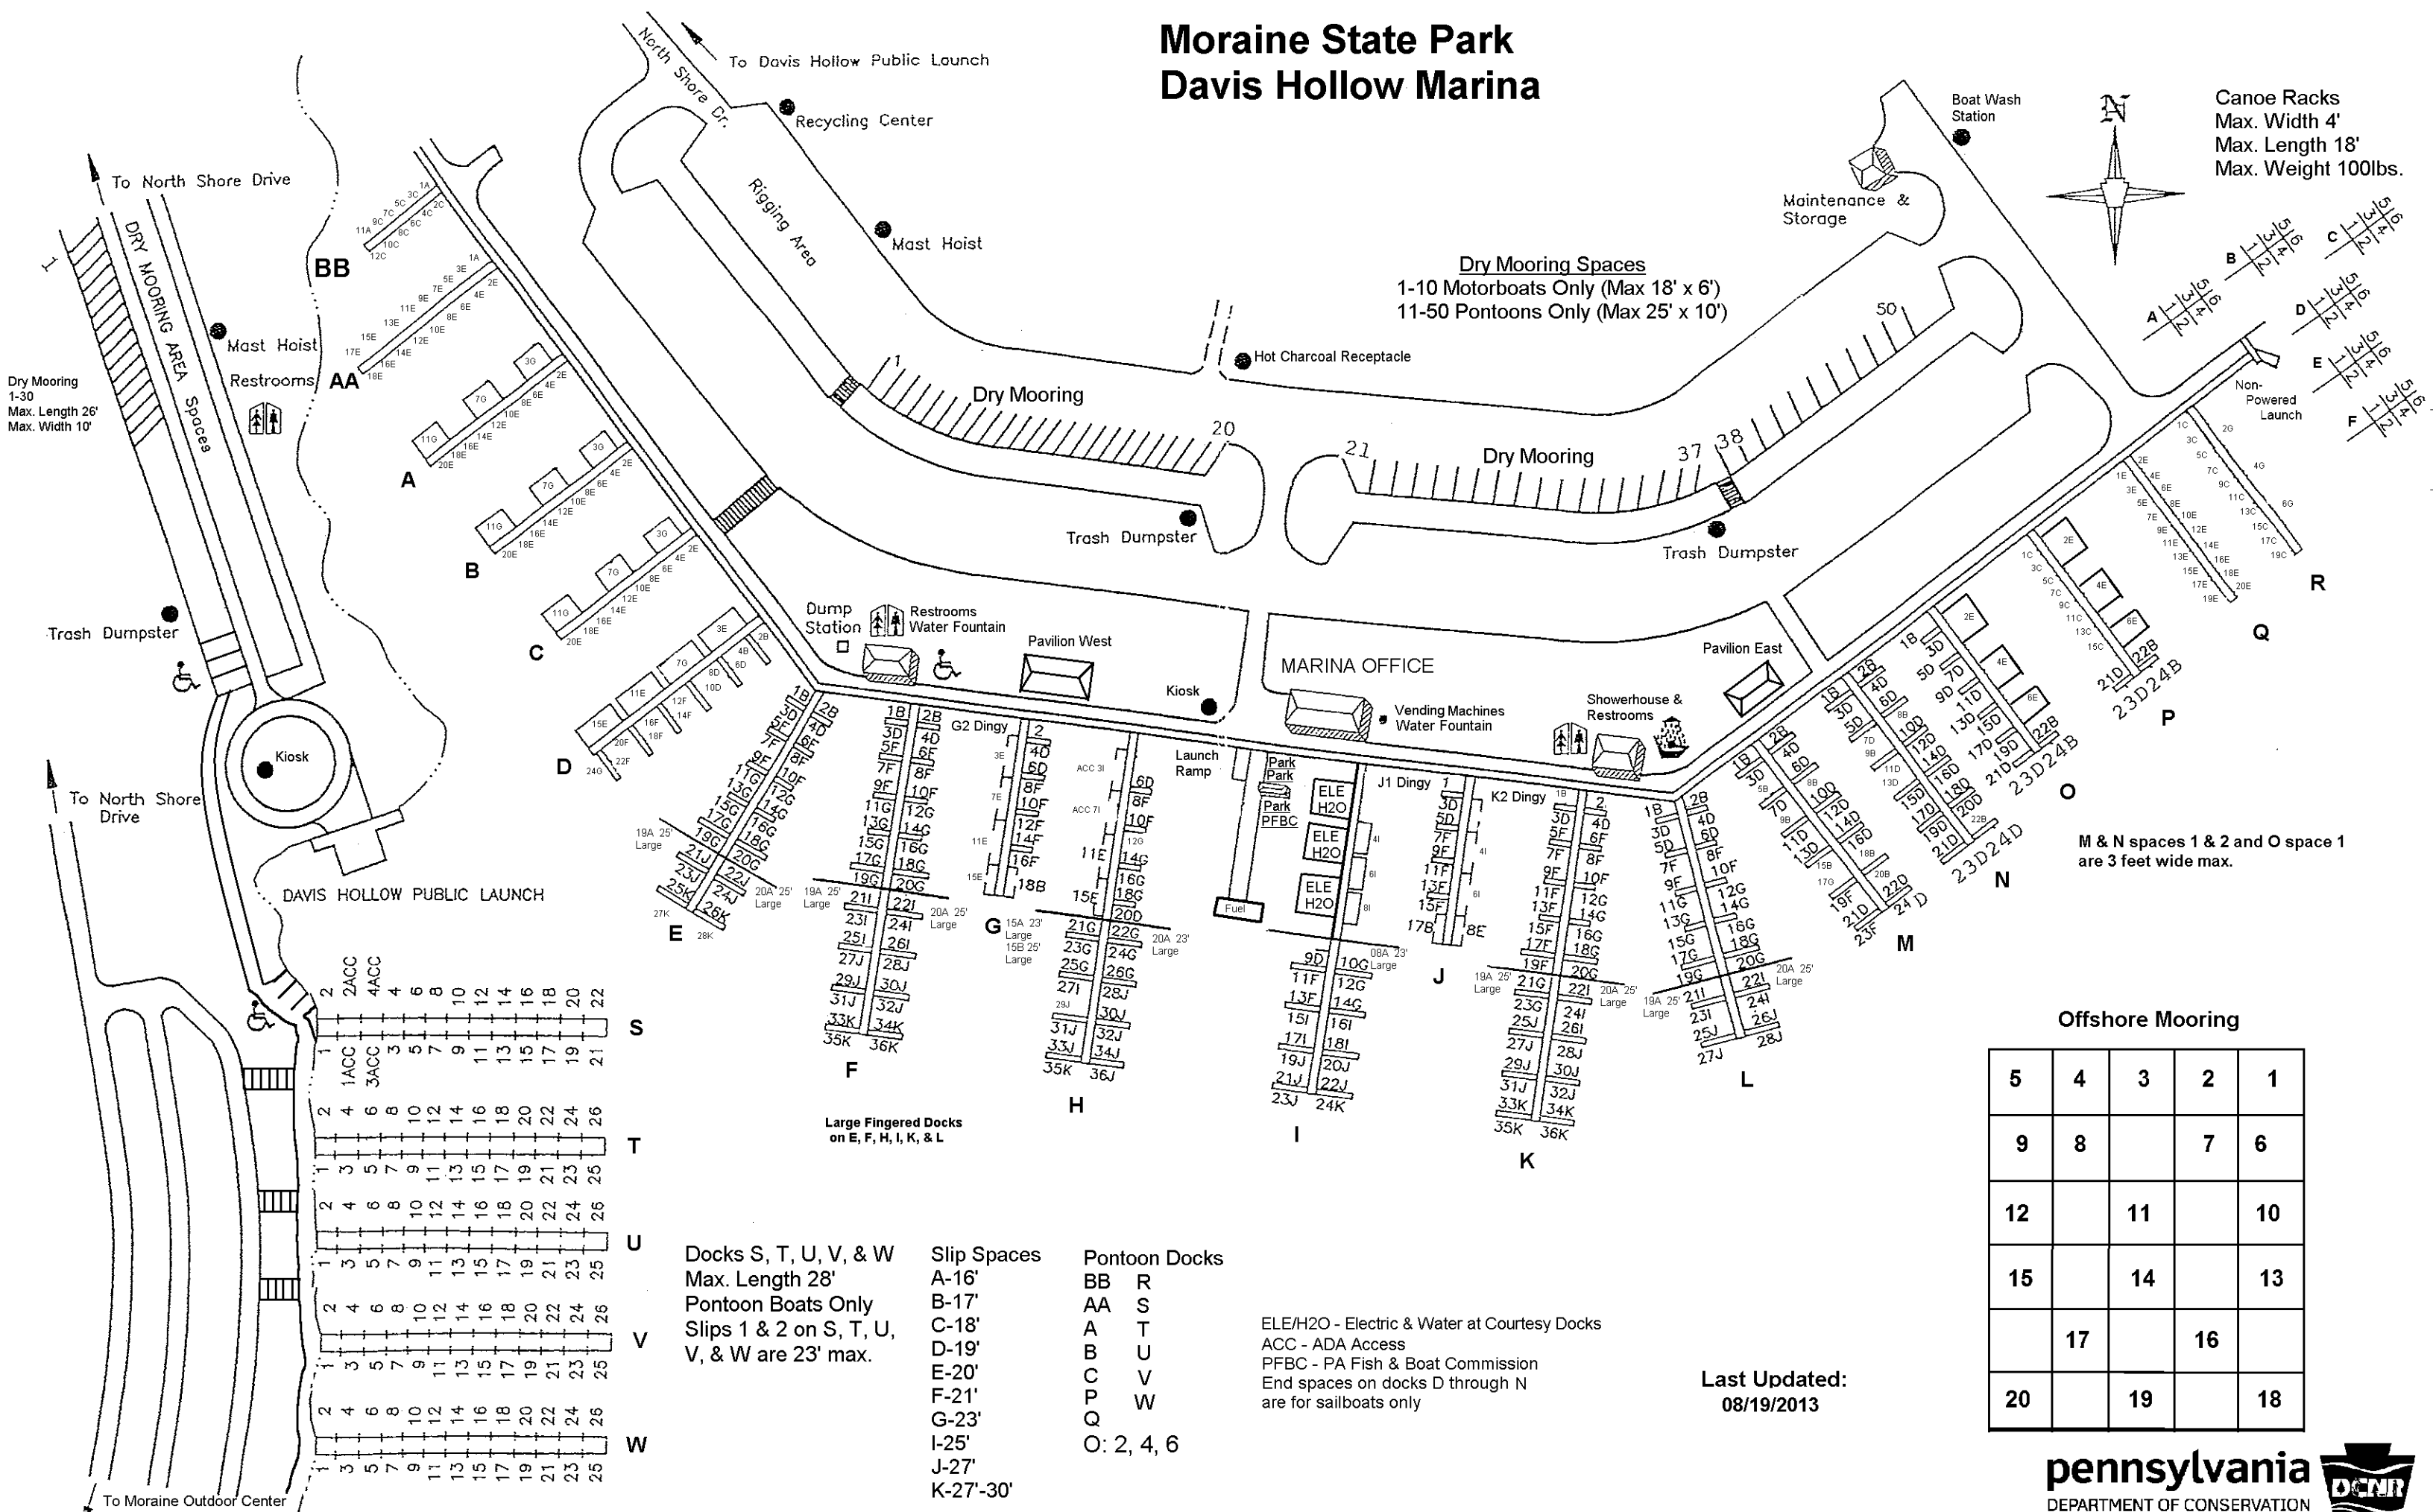

# Moraine State Park Davis Hollow Marina

Canoe Racks  
Max. Width 4'  
Max. Length 18'  
Max. Weight 100lbs.

**Dry Mooring Spaces**  
1-10 Motorboats Only (Max 18' x 6')  
11-50 Pontoons Only (Max 25' x 10')

M & N spaces 1 & 2 and O space 1 are 3 feet wide max.

Large Fingered Docks on E, F, H, I, K, & L

Docks S, T, U, V, & W  
Max. Length 28'  
Pontoon Boats Only  
Slips 1 & 2 on S, T, U, V, & W are 23' max.

Slip Spaces  
A-16'  
B-17'  
C-18'  
D-19'  
E-20'  
F-21'  
G-23'  
I-25'  
J-27'  
K-27'-30'

Pontoon Docks  
BB R  
AA S  
A T  
B U  
C V  
P W  
Q  
O: 2, 4, 6

ELE/H2O - Electric & Water at Courtesy Docks  
ACC - ADA Access  
PFBC - PA Fish & Boat Commission  
End spaces on docks D through N are for sailboats only

Last Updated:  
08/19/2013

**Offshore Mooring**

5	4	3	2	1
9	8		7	6
12		11		10
15		14		13
	17		16	
20		19		18